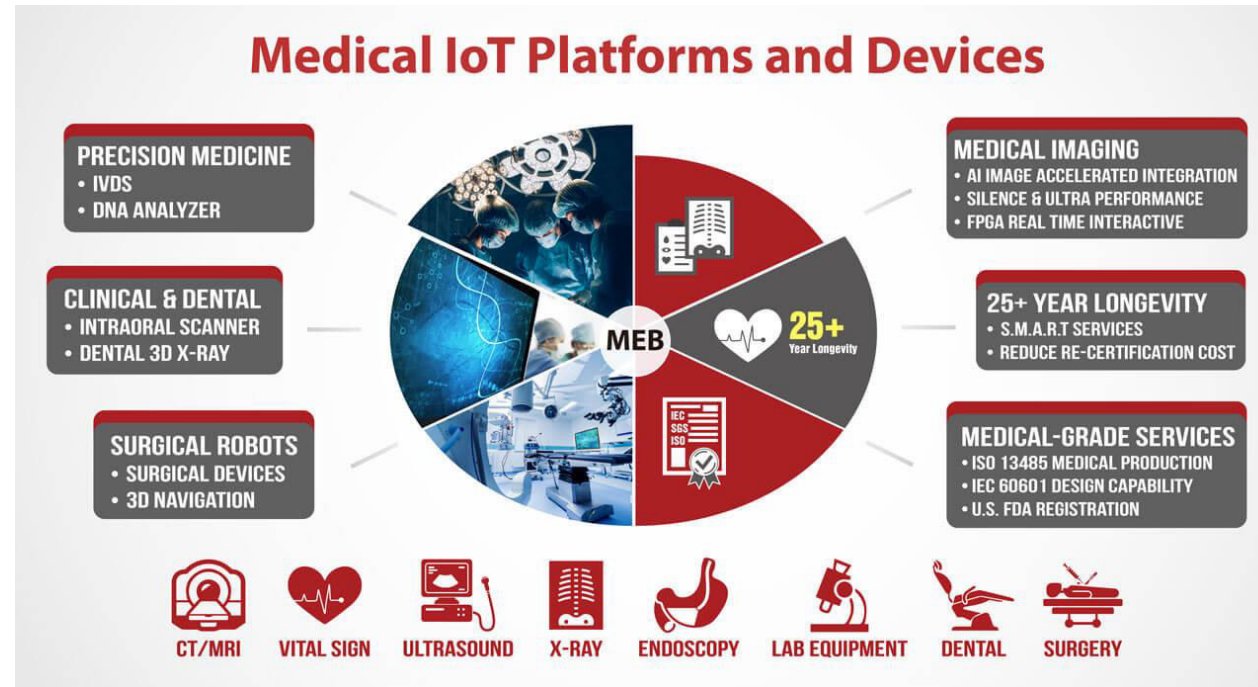

Application Diagram