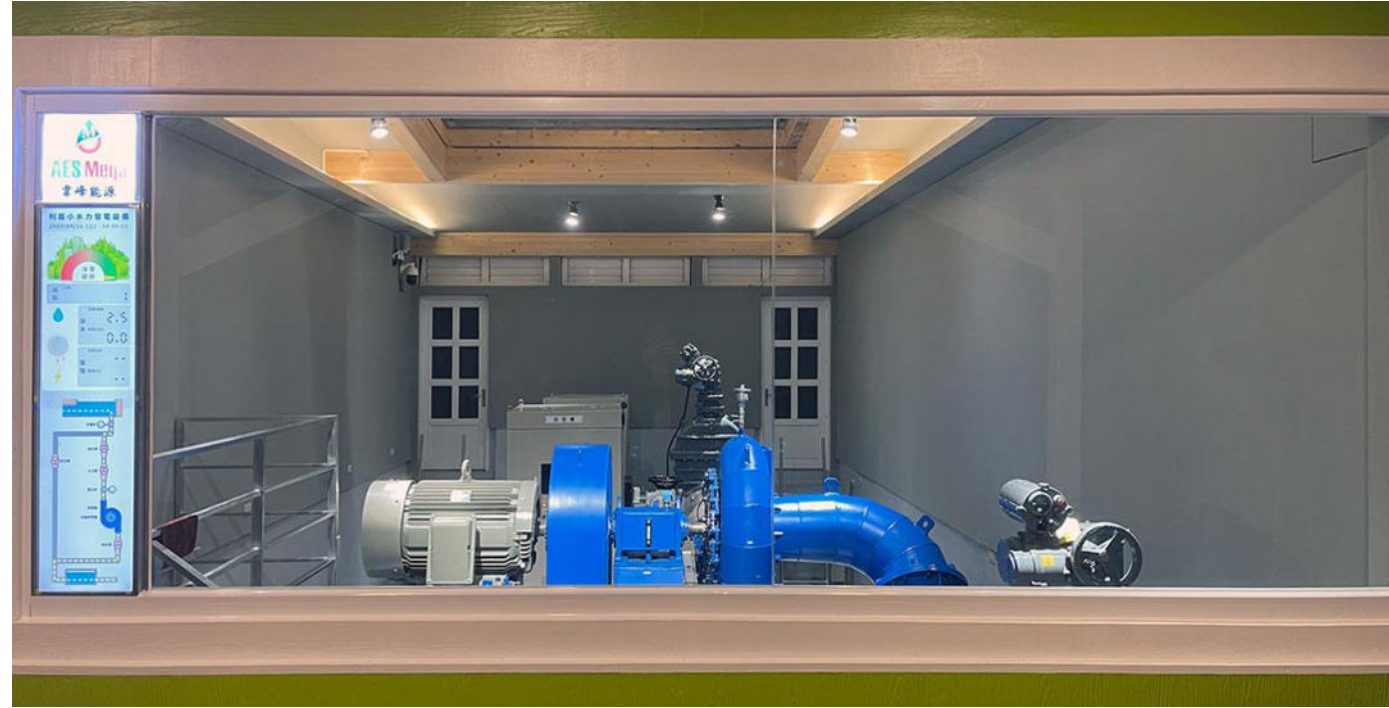

Application Diagram

Related Product

Winmate W38L100-CHA1