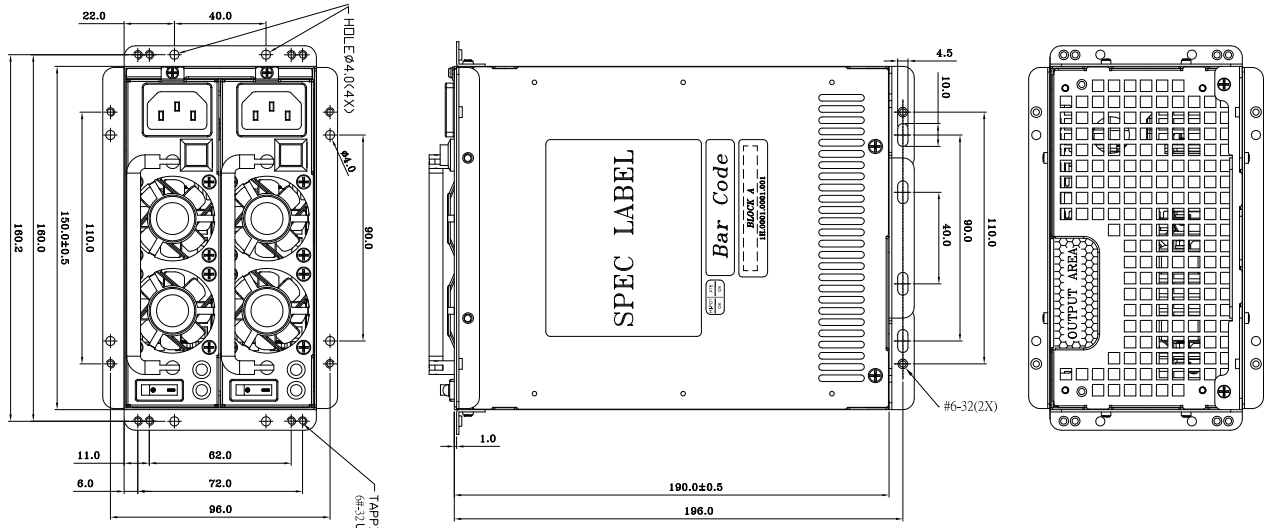

# MECHANICAL DRAWING

OAD12033444

FSP600-60MRA(S)

Released Date:2012/06/01-13:06:29

UNIT:mm

+12V1 孔	P2(PIN5, 6, 7, 8)
+12V2 孔	P3(PIN5, 6, 7, 8)
+12V3 孔	P1, P4, P D, P F

NOTE:

1. ALL THE LENGTH OF OUTPUT WIRES EXCLUDE HOUSING.
2. 產地標籤依業務指示加貼.