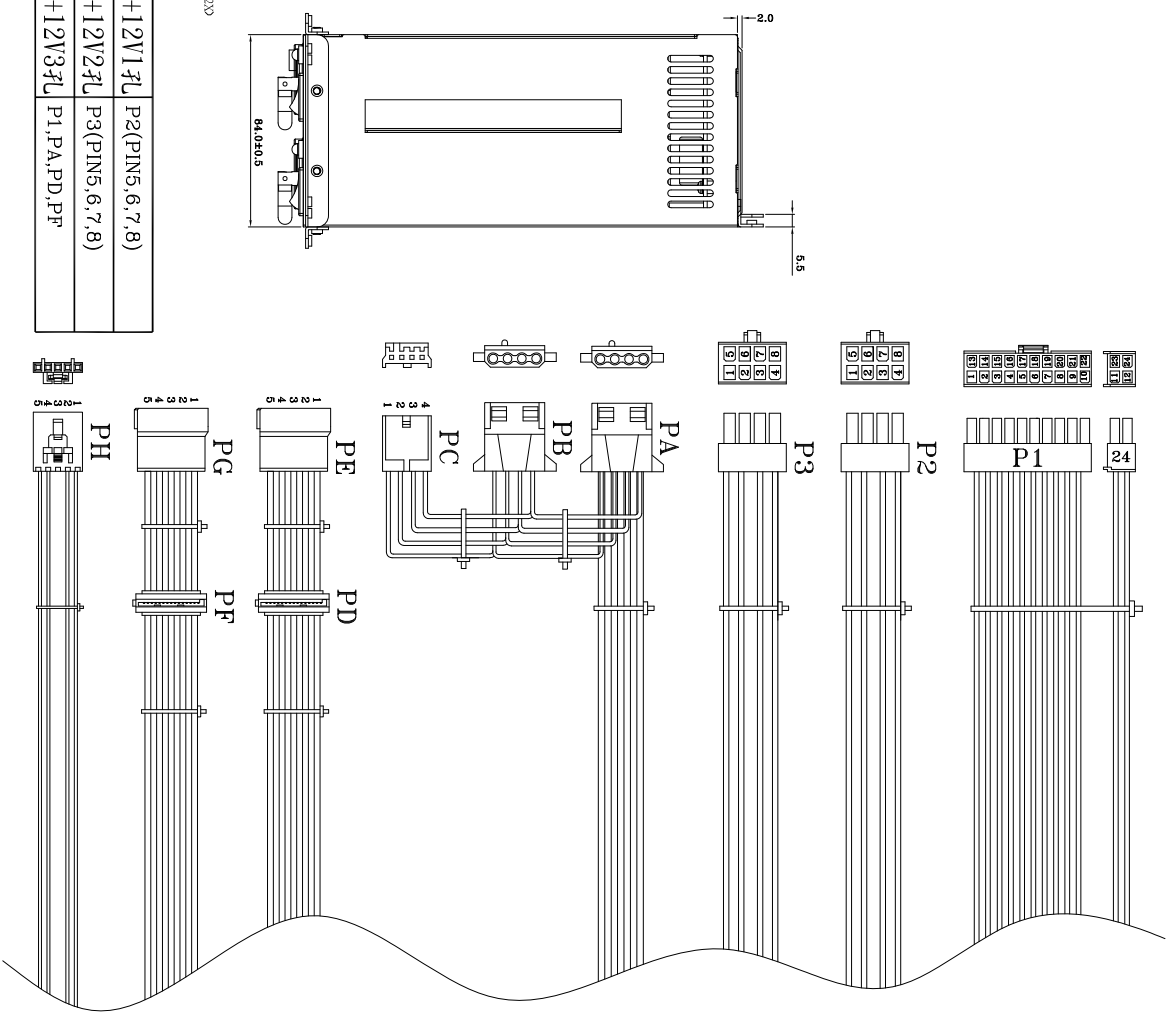

# MECHANICAL DRAWING

OAD12033444

FSP600-60MRA(S)

Released Date:2012/06/01-13:06:29

UNIT:mm

+12V1 孔	P2(PIN5, 6, 7, 8)
+12V2 孔	P3(PIN5, 6, 7, 8)
+12V3 孔	P1, P4, P D, P F

NOTE:

1. ALL THE LENGTH OF OUTPUT WIRES EXCLUDE HOUSING.
2. 產地標籤依業務指示加貼.