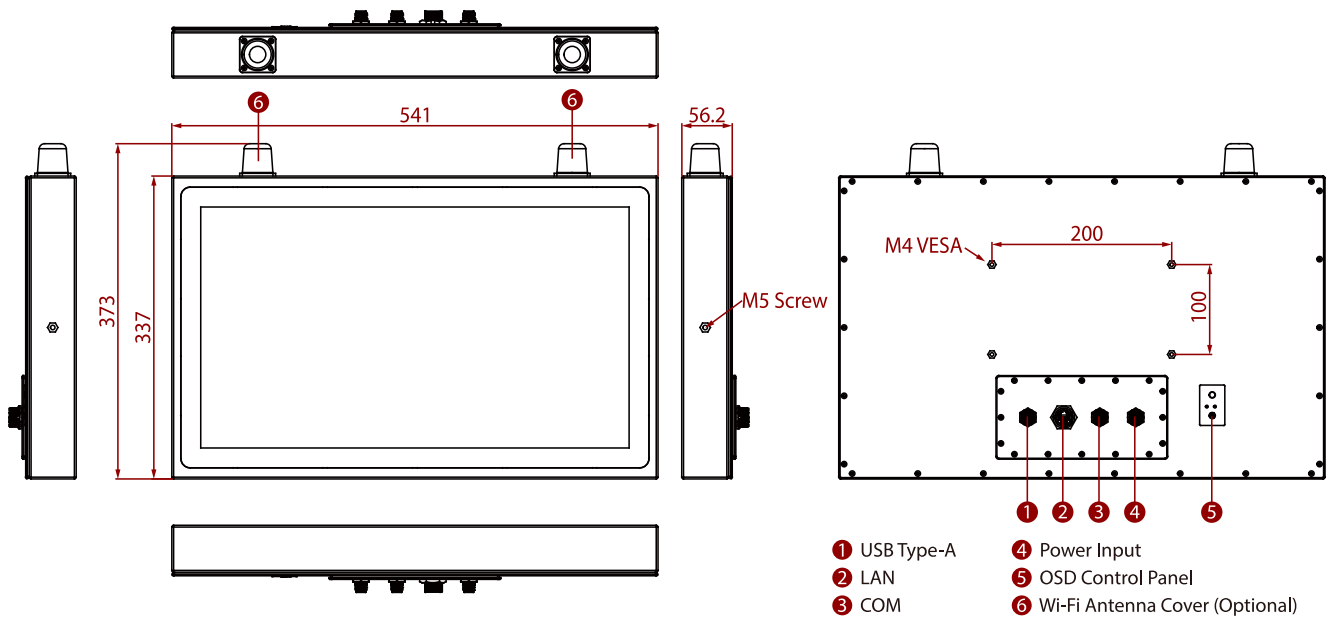

Control	
Button	1 x Power Button 1 x Reset Button
Accessory	
Accessory	100~240V AC to DC Adapter with waterproof connector Power Cord External USB cable with waterproof connector External COM cable with waterproof connector External LAN cable with waterproof connector Waterproof caps Manual VESAs screws
Power	
Power Rating	12V DC (M12 type)

DIMENSIONS UNIT:MM

NOTE

1. This is a simplified drawing and some components are not marked in detail.
2. The product shown in this datasheet is a standard model. For diagrams that contain customized or optional I/O, please contact the Winmate Sales Team for more information.
3. All specifications are subject to change without prior notice.