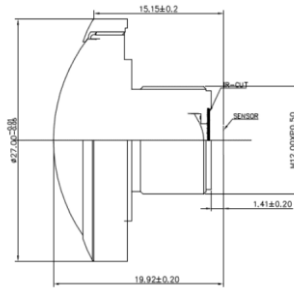

Features

- Max. Resolution: 1920 x 1080 @ 30fps
- ISP inside, fisheye De-warping
- Platform Support: Nvidia Jetson Nano
- Complies with CE/FCC Class A

Resolution	FPS (MIPI 2 lanes)
1920 x 1080 (FHD)	30

Mechanical Drawing

Mechanical Drawing

Lens Specification

Items	Specification
F no.	2.1
Focal length	1.1mm
Lens structure	4G2P
Mount	M12*P0.5

Headquarters (Taiwan)

5F., No. 237, Sec. 1, Datong Rd.,
Xizhi Dist., New Taipei City 221,
Taiwan
Tel: +886-2-7703-3000
Email: sales@innodisk.com

sales_cn@innodisk.com
+86-755-2167-3689

www.innodisk.com

© 2019 Innodisk Corporation.
All right reserved. Specifications
are subject to change without
prior notice.

March 6, 2023

Specifications

Max. Resolution	1920 x 1080 (2MP)@ 30fps
Output I/F	MIPI 15pins (2 lanes)
Power Consumption	Approximate 1.6W
Dimension (WxLxH)	38 x 38 x 45mm
Operating Temp.	-30°C ~ +70°C (main chip spec.)
CMOS Sensor	Onsemi AR0330
Sensor Size	1/3"
Pixel Size	2.2um
Lens Type	Fixed focus (M12)
Lens FOV	230°
Platform Support	Nvidia Jetson Nano