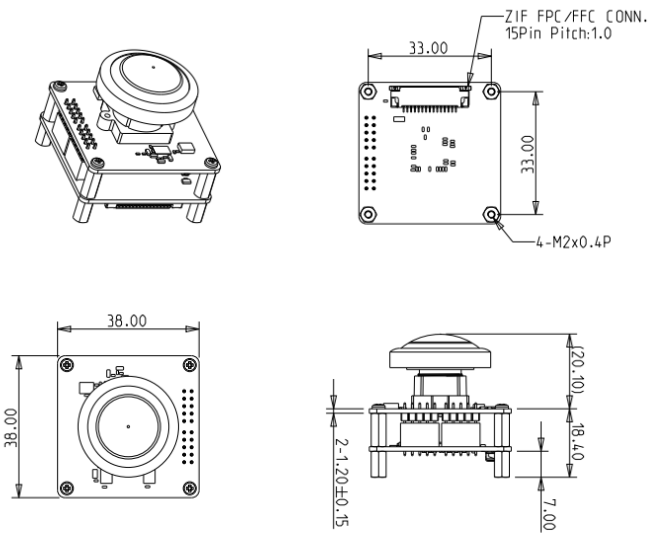

Features

- Max. Resolution: 1920 x 1080 @ 30fps
- ISP inside, fisheye De-warping
- Platform Support: Nvidia Jetson Nano
- Complies with CE/FCC Class A

Resolution	FPS (MIPI 2 lanes)
1920 x 1080 (FHD)	30

Mechanical Drawing

Mechanical Drawing

Lens Specification

Items	Specification
F no.	2.1
Focal length	1.1mm
Lens structure	4G2P
Mount	M12*P0.5

Headquarters (Taiwan)

5F., No. 237, Sec. 1, Datong Rd.,
Xizhi Dist., New Taipei City 221,
Taiwan
Tel: +886-2-7703-3000
Email: sales@innodisk.com

sales_cn@innodisk.com
+86-755-2167-3689

www.innodisk.com

© 2019 Innodisk Corporation.
All right reserved. Specifications
are subject to change without
prior notice.

March 6, 2023

Specifications

Max. Resolution	1920 x 1080 (2MP)@ 30fps
Output I/F	MIPI 15pins (2 lanes)
Power Consumption	Approximate 1.6W
Dimension (WxLxH)	38 x 38 x 45mm
Operating Temp.	-30°C ~ +70°C (main chip spec.)
CMOS Sensor	Onsemi AR0330
Sensor Size	1/3"
Pixel Size	2.2um
Lens Type	Fixed focus (M12)
Lens FOV	230°
Platform Support	Nvidia Jetson Nano

Order information

EV2U-GOM1-MUCA-C1

MIPI Fixed Focus Camera Module

7W700000010

MIPI CSI-2 FFC cable,16cm,15pins pitch 1mm

Cable appearance

Several fisheye De-warping mode to fulfill different applications.

<p>Mode A</p>		
<p>Mode B</p>		
<p>Mode C</p>		