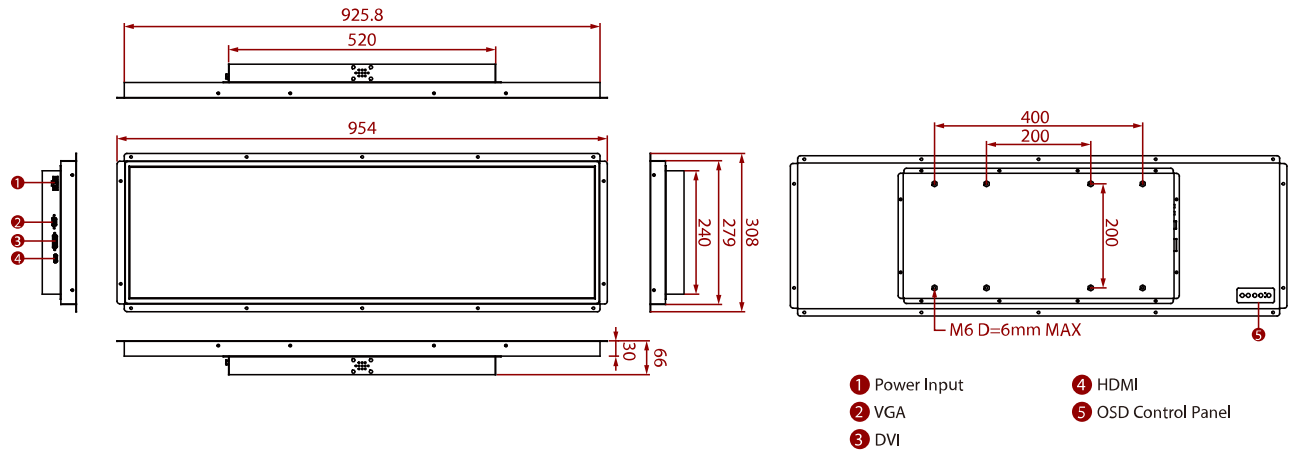

## 37" Bar Type Open Frame Display

### KEY FEATURES

- 37", 1920 x 540
- HDMI, VGA, DVI, 38inch Bar Type Open Frame Display
- Open frame
- VESA mount
- Front IP54 waterproof and dustproof

### SPECIFICATIONS

Display			
Touch / Glass	Protection Glass	Resolution	1920x540
Size	37 inches	Contrast Ratio	4000:1
Panel Brightness	1500 nits	Display Color	1073.7M Colors
View Angles	89,89,89,89	Active Area	904.32x254.34 mm
Environment			
Operating Humidity	10% to 90% RH, Non-Condensing	Operating Temperature	0°C to 50°C
Storage Temperature	-10°C to 60°C		
Certification			
Certification	CE, FCC		
IO Ports			
Video	1 x VGA 1 x HDMI (Optional) 1 x DVI (Optional)	Audio	Audio line in (3.5mm) (Optional) 2 x Speaker (Optional)
Mechanical			
Dimension	954 x 308 x 66 mm	Mounting	VESA Mount/ Rear Mount
Enclosure	Metal	Cooling System	Fanless Design
Accessory			
Accessory	1 x VGA cable 1 x HDMI cable 100~240V AC to DC Adapter Power Cord Manual VESA screws(Varies by product)	Optional Accessory	Remote Controller (Optional,Varies by product)
Power			
Power Rating	12V DC in		

### DIMENSIONS UNIT:MM