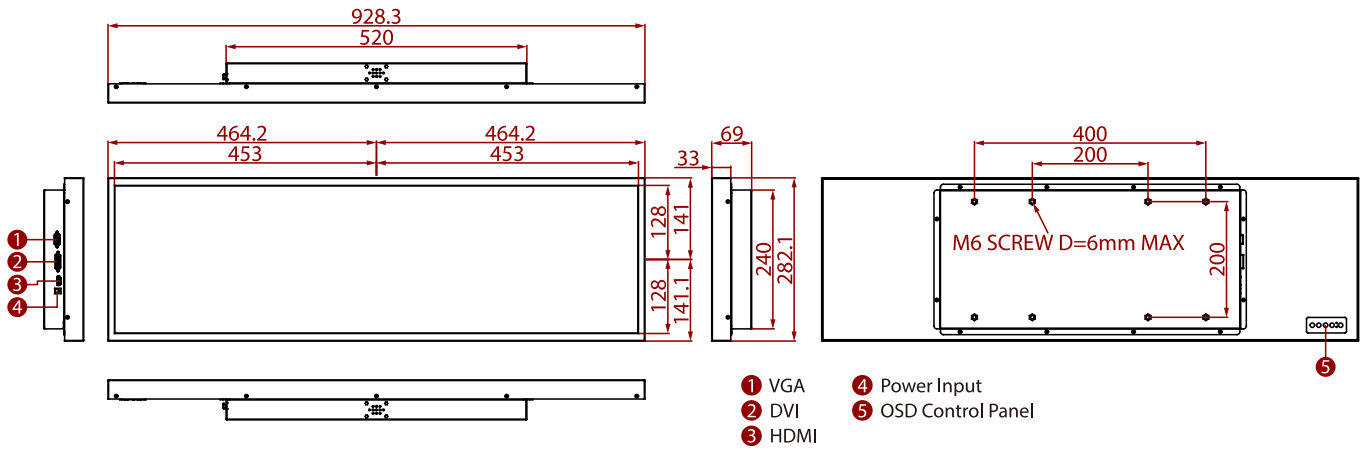

W38L100-CHA1

37" Bar Type Chassis Display

KEY FEATURES

- 37", 1920 x 540, Bar Type Chassis Display
- HDMI, VGA, DVI-D (Single link)
- Chassis
- VESA mount
- Front IP54 waterproof and dustproof

SPECIFICATIONS

Display			
Touch / Glass	Protection Glass	Resolution	1920x540
Size	37 inches	Contrast Ratio	4000:1
Panel Brightness	1500 nits	Display Color	1073.7M Colors
View Angles	89,89,89,89	Active Area	904.32x254.34 mm
Environment			
Operating Humidity	10% to 90% (non-condensing)	Operating Temperature	0~50°C
Storage Temperature	-10~60°C		
Certification			
Certification	CE, FCC		
IO Ports			
Video	1 x VGA 1 x HDMI (Optional) 1 x DVI (Optional)	Audio	Audio line in (3.5mm) (Optional) 2 x Speaker (Optional)
Mechanical			
Dimension	928.3 x 282.1 x 69 mm	Mounting	VESA Mount
Enclosure	Metal	Cooling System	Fanless Design
Accessory			
Accessory	1 x VGA cable 1 x HDMI cable 100~240V AC to DC Adapter Power Cord Manual VESA screws(Varies by product)	Optional Accessory	Remote Controller (Optional,Varies by product)
Power			
Power Rating	12V DC input		

DIMENSIONS UNIT:MM

NOTE

1. This is a simplified drawing and some components are not marked in detail.
2. Please contact our sales representative if you need further product information.
3. All specifications are subject to change without prior notice.
4. The product shown in this datasheet is a standard model. For diagrams that contain customized or optional I/O, please contact the Winmate Sales Team for more information.