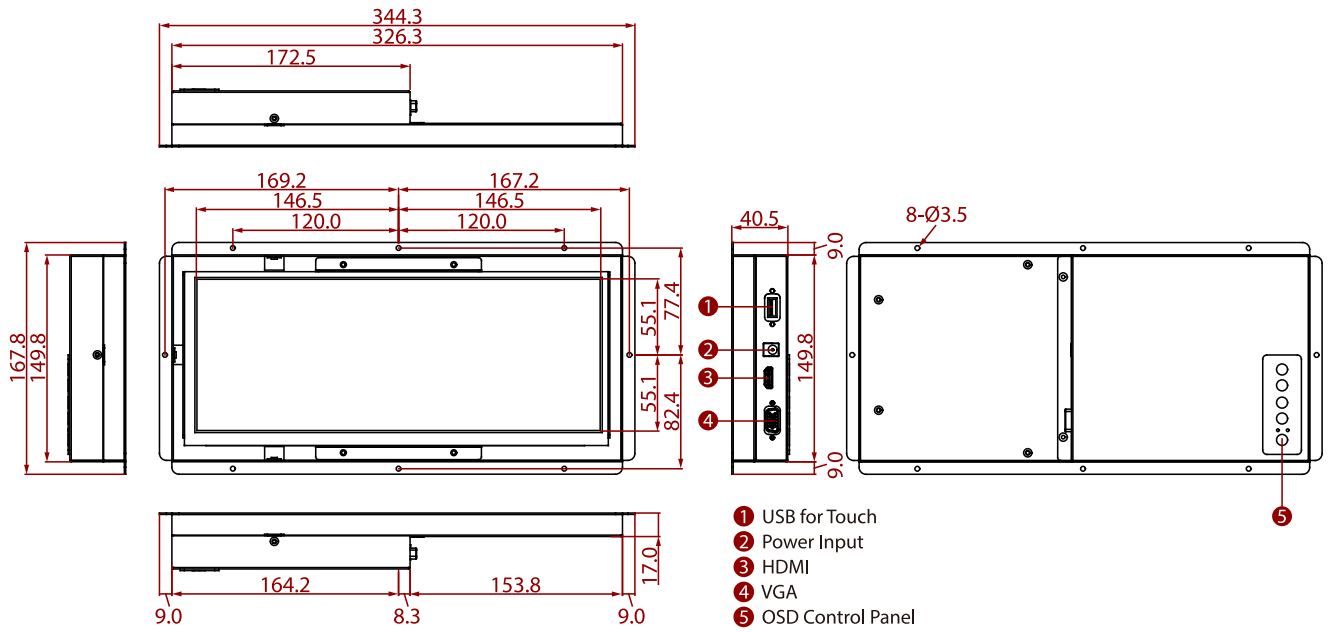

W12L100-OFB1

12.3" Open Frame Display

KEY FEATURES

- 12.3" 1920 x 720 Resolution
- VGA input and HDMI input
- Open frame

SPECIFICATIONS

| Display | | | |
|----------------------------|--|------------------------------|--|
| Touch / Glass | Protection Glass | Resolution | 1920x720 |
| Size | 12.3 inches | Contrast Ratio | 1000:1 |
| Panel Brightness | 1000.0 nits | Display Color | 16.7M Colors |
| View Angles | 88,88,88,88 | Active Area | 292.92×110.22 mm |
| Environment | | | |
| Operating Humidity | 10% to 90% RH, Non-Condensing | Operating Temperature | 0°C to 50°C |
| Storage Temperature | -10°C to 60°C | | |
| Certification | | | |
| Certification | CE, FCC | | |
| IO Ports | | | |
| USB Port | 1 x USB for Touch Screen (Optional) | Video | 1 x VGA 1 x HDMI (Optional) 1 x DVI (Optional) |
| Audio | Audio line in (3.5mm) (Optional) 2 x Speaker (Optional) | | |
| Mechanical | | | |
| Dimension | 344.3 x 167.8 x 40.5 mm | Mounting | Panel Mount |
| Enclosure | Metal | Cooling System | Fanless Design |
| Accessory | | | |
| Accessory | 1 x VGA cable 1 x HDMI cable 100~240V AC to DC Adapter Power Cord Manual VESA screws(Varies by product) | Optional Accessory | Remote Controller (Optional,Varies by product) |
| Power | | | |
| Power Rating | 12V DC in 24V DC in (optional) | | |
| Control | | | |
| Button | 5 Keys: -, +, Power, Esc, Enter | | |

DIMENSIONS UNIT:MM

NOTE

- 1.This is a simplified drawing and some components are not marked in detail.
- 2.Please contact our sales representative if you need further product information.
- 3.All specifications are subject to change without prior notice.
- 4.The product shown in this datasheet is a standard model.For diagrams that contain customized or optional I/ O, please contact the Winmate Sales Team for more information.