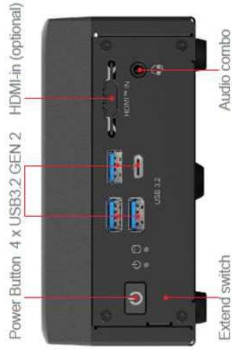

MS-C917

Tiny-Size Box PC with Intel® Raptor Lake-P U Series
Processor for Ultra Low-Power Solution

msi

- Intel® 13th Gen Raptor Lake-P U i5-1335U/i3-1315U Series
- 2 DDR4 3200 MHz SODIMM slots up to 64GB
- Dual independent displays: 1 HDMI, 1 DP
- 2 GbE LAN with RJ-45
- 1 SATA 3.0 (2.5" SSD/HDD, 7mm) for storage
- 1 USB 3.2 Gen 2 Type-C, 3 USB 3.2 Gen 2 Type-A, 2 COM, Audio
- TPM 2.0
- Easy access CPU, HDD, memory, expansion slots