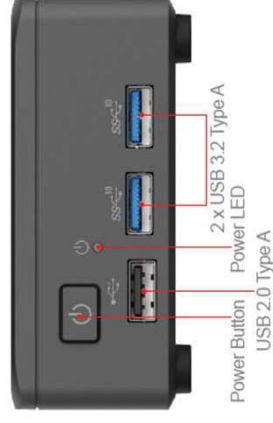

MS-C918

Palm-Size Box PC with Intel® Alder Lake-U N100 Processor for
Ultra Power Solution

msi

- Intel® Alder Lake-U N100 Processor
- LPDDR5 4800 MHz up to 4GB
- 2 Independent displays: 1 HDMI 2.0 output, 1 DP 1.4
- 1 GbE LAN with RJ-45
- eMMC 64G Storage
- 2 USB 3.2 Gen 2 Type-A, 1 USB 2.0
- TPM 2.0
- Palm-Sized 90 x 90 x 36mm for easy handling and easily concealed behind your monitor
- SD Slot for external storage (Max. 2TB)