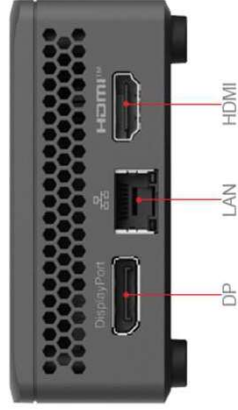

MS-C918

Palm-Size Box PC with Intel® Alder Lake-U N100 Processor for
Ultra Power Solution

msi

- Intel® Alder Lake-U N100 Processor
- LPDDR5 4800 MHz up to 4GB
- 2 Independent displays: 1 HDMI 2.0 output, 1 DP 1.4
- 1 GbE LAN with RJ-45
- eMMC 64G Storage
- 2 USB 3.2 Gen 2 Type-A, 1 USB 2.0
- TPM 2.0
- Palm-Sized 90 x 90 x 36mm for easy handling and easily concealed behind your monitor
- SD Slot for external storage (Max. 2TB)