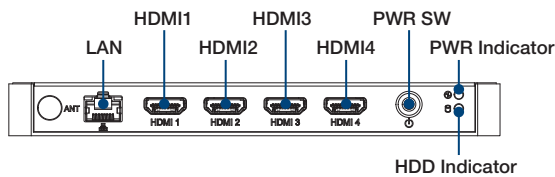

Dimensions

Unit: mm [inch]

Front View

Rear View

Ordering Information

Part Number	Description
DS-082GB-U0A1E	AMD V1605B, Barebones, 4 Display, Active Cooling (25W)
DS-082GBF-U0A1E	AMD V1605B, Barebones, 4 Display, Fanless(15W)
DS-082GB-U6A1E	AMD R1606G, Barebones, 3 Display, Active Cooling (25W)
DS-082GBF-U6A1E	AMD R1606G, Barebones, 3 Display, Fanless (15W)

Optional Items

Part Number	Description
AMK-V005E	VESA mount kit (Generic for ARK-DS/DS)
AMK-V017E	DS products VESA with Din Rail bracket

Embedded OS

Part Number	Description
20706WX9VS0014	Win10 IoT 2019 64 Bit Value, for AMD V1807B/V1605B
20706WX9ES0016	Win10 IoT 2019 64 Bit Entry, for AMD R1606G

RAM & Storage

Part Number	Description
SQR-SD4N4G3K2SNPCB x1	Memory, DDR4 4GB
SQR-SD4N4G3K2SNPCB x 2	Memory, DDR4 4+4GB
SQR-SD4S8G3K2SNBB x2	Memory, DDR4 8+8GB
SQR-SD4S16G3K2SNBB x2	Memory, DDR4 16+16GB
SQF-S4BV1-64GDSDC	Storage, M.2 2242, SQ, 64GB
SQF-S4BV1-128GDSDC	Storage, M.2 2242, SQ, 128GB
SQF-S4BV1-256GDSDC	Storage, M.2 2242, SQ, 256GB

Power Cord

Part Number	Description
1700001524	3-pin power cord (US)
170203183C	3-pin power cord (EU)
170203180A-01	3-pin power cord (UK)
1700008921	3-pin power cord with PSE (Japan)
1700019146	3-pin power cord (CCC)
1700018553	3-pin power cord (AU)
1700024849-01	3-pin power cord (TW)