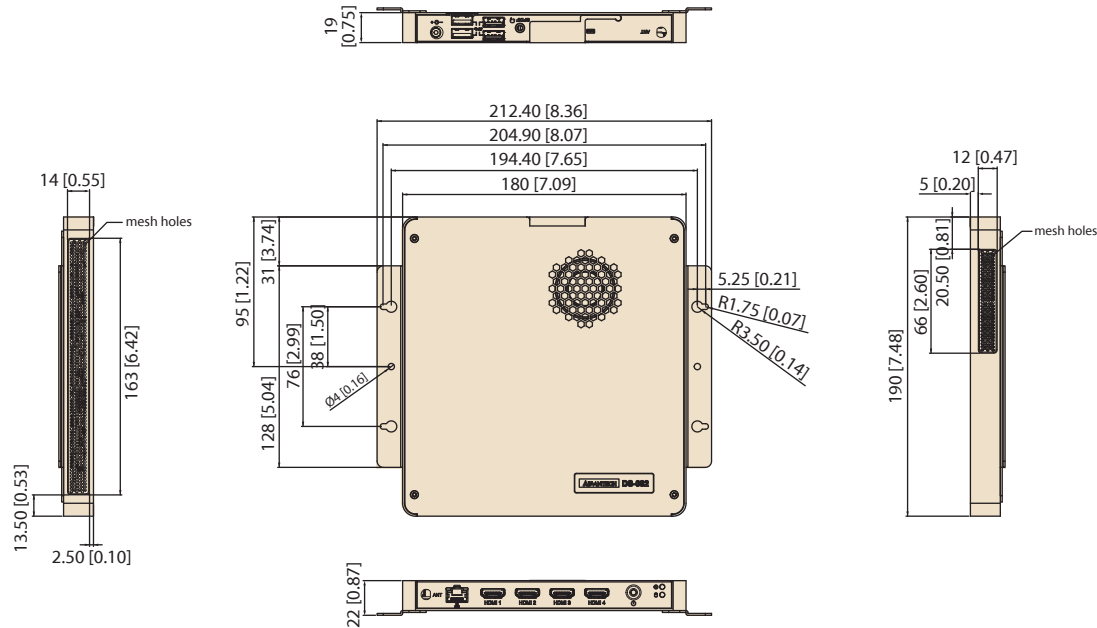

### Specifications

		DS-082GB-U0A1E	DS-082GBF-U0A1E	DS-082GB-U6A1E	DS-082GBF-U6A1E
Processor	Processor	AMD V1605B	AMD V1605B	AMD R1606G	AMD R1606G
	Chipset	Integrated in SOC			
	BIOS	AMI uEFI 128 Mbit			
Memory	Technology	DDR4 2400MHz			
	Max. Capacity	32GB (16GB per SO-DIMM)			
	Socket	2 x 260-pin SODIMM			
CPU TDP		25W	15W	25W	15W
Thermal Solution		Active	Fanless	Active	Fanless
Display	Graphics Engine	AMD Radeon HD graphics			
	Output	HDMI 2.0 x 4	HDMI 2.0 x 4	HDMI 2.0 x 3	HDMI 2.0 x 3
	Resolution	3840 x 2160 @ 60Hz			
Ethernet	Controller	Realtek RTL8111G			
	Interface	Gigabit LAN Controller			
	Connector	1 x RJ-45			
I/O Interfaces	Audio	1 (SPDIF/Line-out/ Mic-in), support Jack Sense			
	LAN	1 (RJ-45)			
	HDMI	4	4	3	3
	USB	USB 2.0 x 2, USB 3.0 x 2			
	Serial Port	1 x RS-232			
	PSW	1 x Power on/off button			
	LED Indicators	1 x Power, 1 x HDD Access			
Storage	M.2	2242 M Key (SATA)			
WiFi & BT	M.2	2230 E Key			
Power Requirement	Power Management	ACPI 3.0			
	Input Voltage	19 V DC-in (ATX/AT mode)			
Watchdog Timer	Output	Interrupt, system reset			
	Interval	255-level timer interval, setup by software			
Physical Characteristics	Mounting	VESA/Desk/Wall/Din Rail			
	Dimensions (W x D x H)	180 x 190 x 19 mm			
	Weight	0.87 kg (1.92 lb)			
Environment	Operating Temperature	0 ~ 40° C (32 ~ 104F) with 0.7 m/s airflow			
	Relative Humidity	95% @ 40° C (non-condensing), operating			
Operating System	Operating System	Win10 x64			
	Linux	supported by project			
Certifications	EMC	CE, FCC Class B, CCC, BSMI, UKCA			
	Safety	UL, CB, CCC, BSMI, UKCA (No RED certification)			

## Dimensions

Unit: mm [inch]